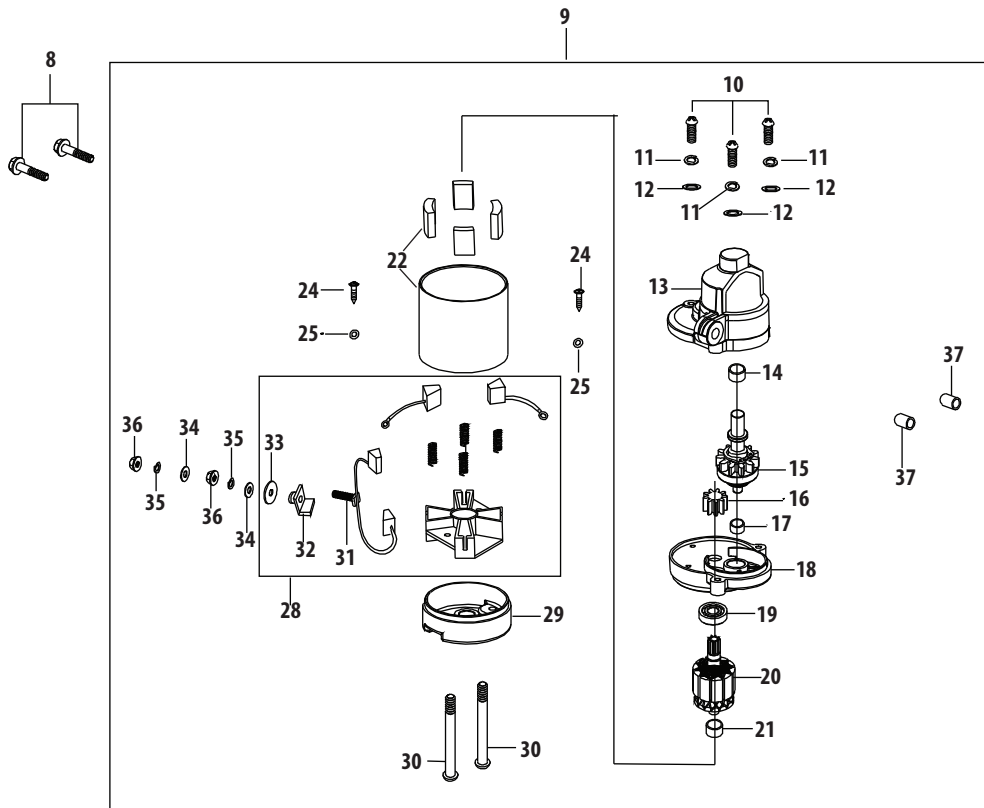

4P90JUB Starter Assembly

Ref.	Part Number	Description
8	710-05306	Bolt M8×40
9	951-12207	Starter Assembly
10	710-05307	Screw M5×25
11	736-04554	Lock Washer 5
12	736-04556	Plain Washer 6
13	951-12208	Electrical Starter Front Cover
14	951-12211	Bearing
15	951-12210	Pinion/Clutch Assembly
16	951-12312	Gear
17	951-12209	Bearing
18	951-12212	Pinion Cover
19	951-12214	Bearing 6001Zz
21	951-12216	Bearing

Ref.	Part Number	Description
23	951-12528	Starter Housing Assembly
24	951-12217	Screw
25	736-04554	Lock Washer
28	951-12529	Brush Assembly
29	951-12219	Electrical Starter Back Cover
30	710-05308	Bolt M6×100
31	951-12324	Bolt M6×30 Assembly
33	736-04555	Insulation Washer
34	736-04556	Plain Washer 6
35	736-04477	Lock Washer 6
36	712-04212	Nut M6
37	715-04120	Dowel Pin 10×14